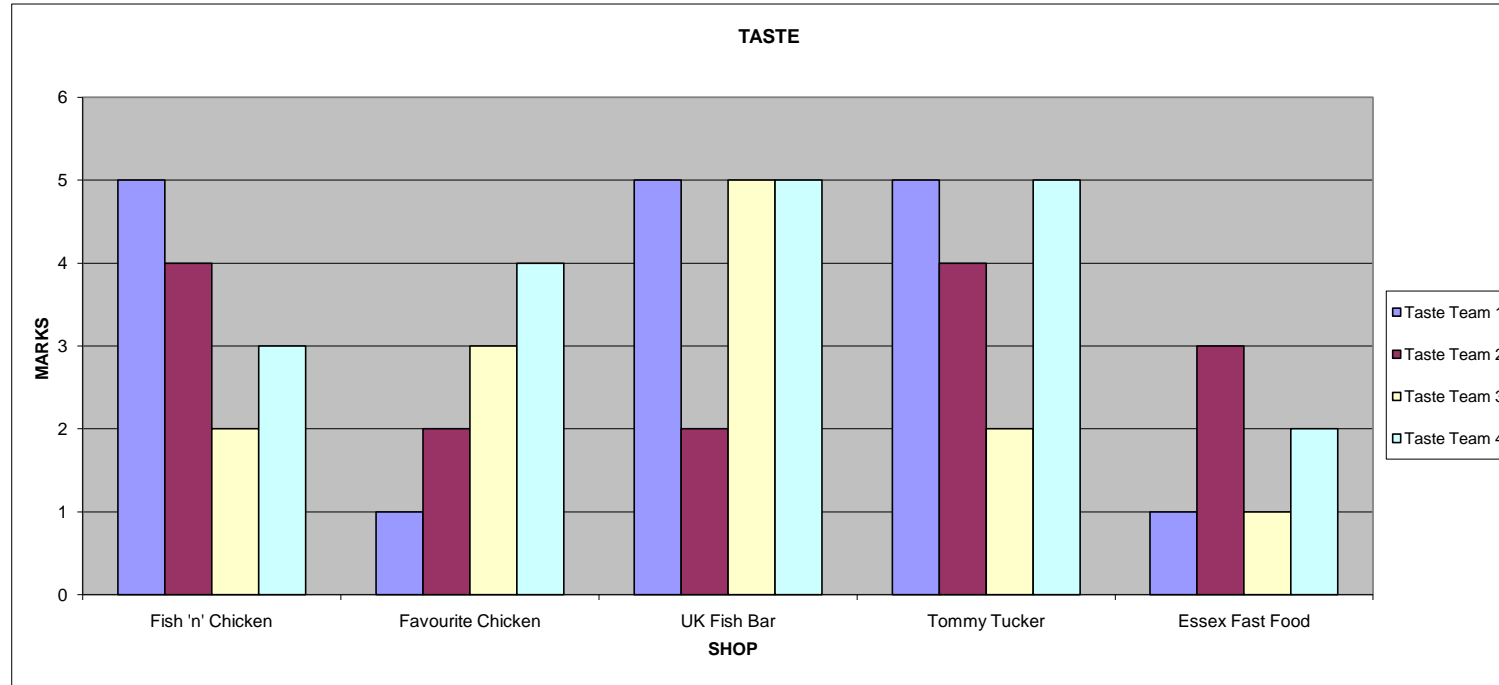

CHIP SHOP SURVEY 2010

Shop	Grand Total
Fish 'n' Chicken	70
Favourite Chicken	66
UK Fish Bar	96
Tommy Tucker	89
Essex Fast Food	50

CHIP SHOP SURVEY 2010

CHIP SHOP SURVEY 2010

CHIP SHOP SURVEY 2010

CHIP SHOP SURVEY 2010