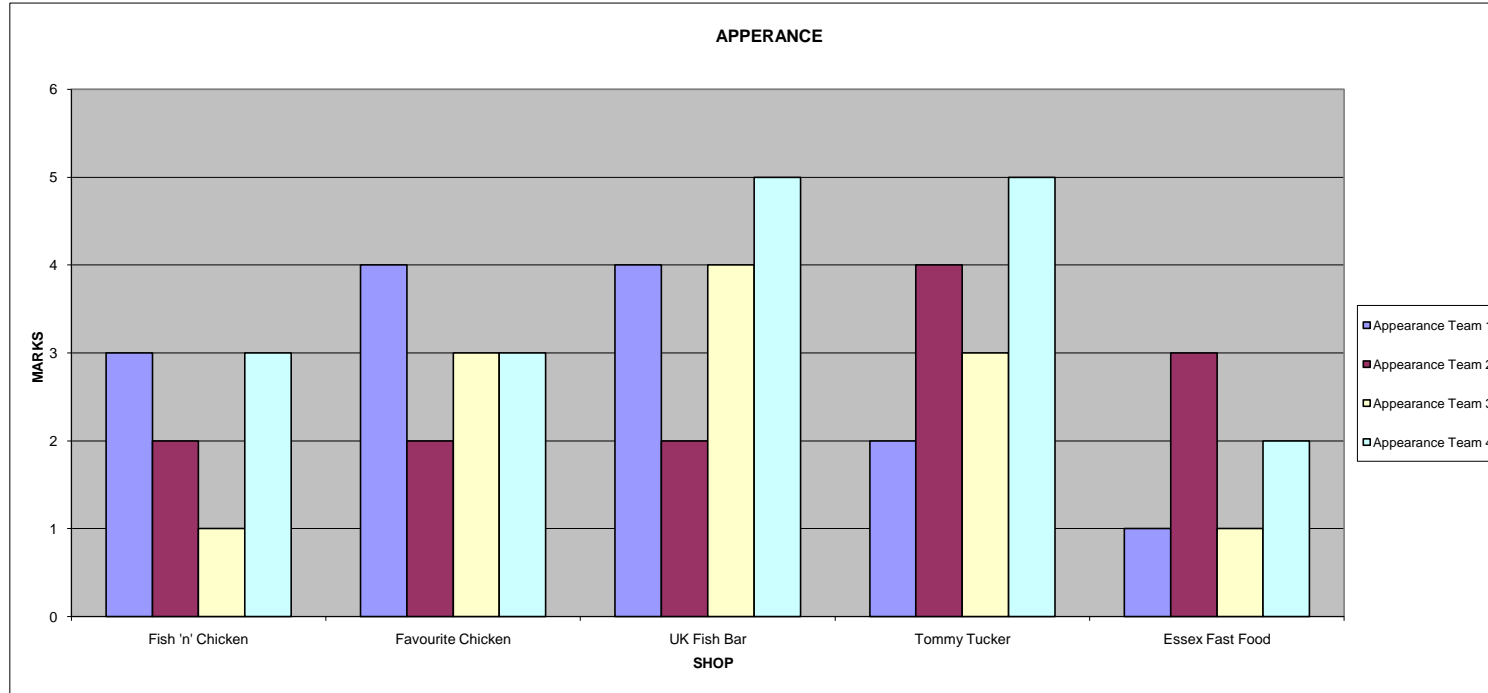

CHIP SHOP SURVEY 2010

Shop	Grand Total
Fish 'n' Chicken	70
Favourite Chicken	66
UK Fish Bar	96
Tommy Tucker	89
Essex Fast Food	50

CHIP SHOP SURVEY 2010

CHIP SHOP SURVEY 2010

CHIP SHOP SURVEY 2010

CHIP SHOP SURVEY 2010

CHIP SHOP SURVEY 2010

CHIP SHOP SURVEY 2010

CHIP SHOP SURVEY 2010