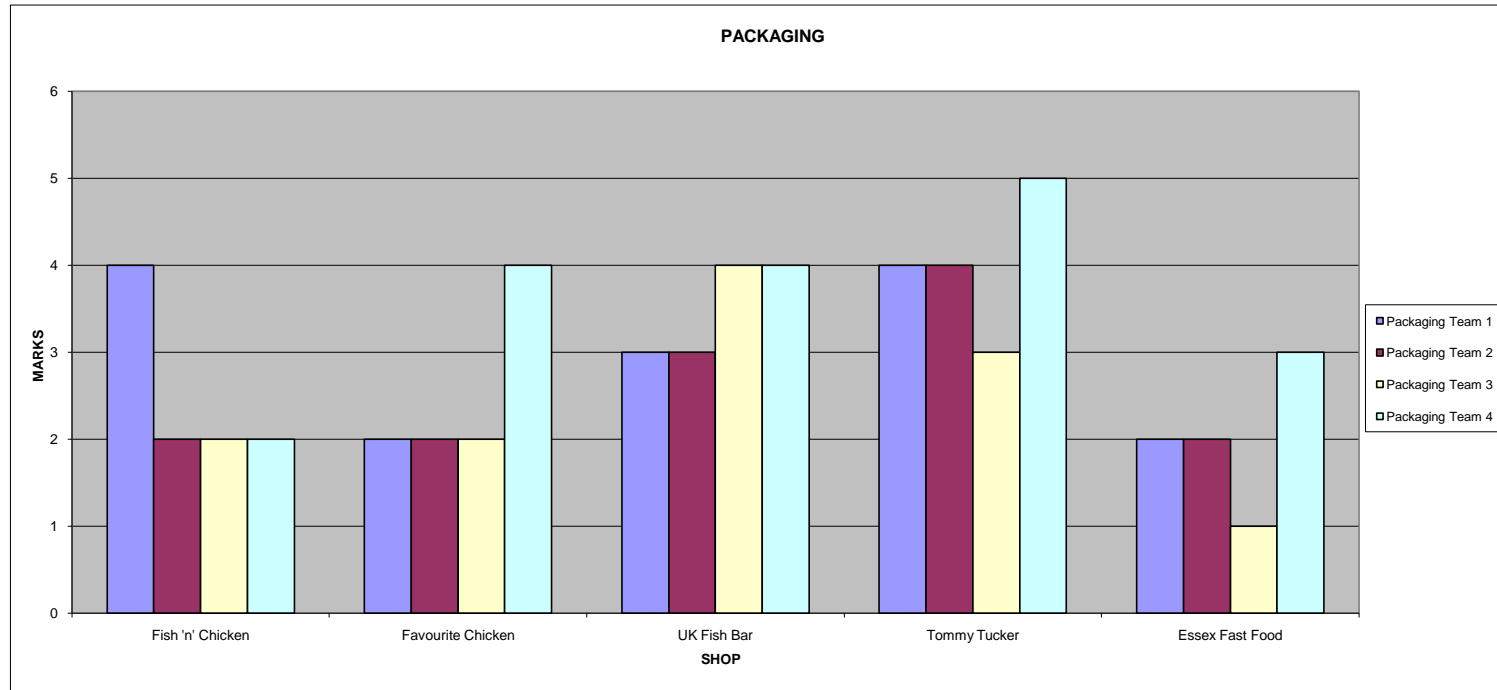

CHIP SHOP SURVEY 2010

Shop	Grand Total
Fish 'n' Chicken	70
Favourite Chicken	66
UK Fish Bar	96
Tommy Tucker	89
Essex Fast Food	50

CHIP SHOP SURVEY 2010

CHIP SHOP SURVEY 2010

CHIP SHOP SURVEY 2010

CHIP SHOP SURVEY 2010