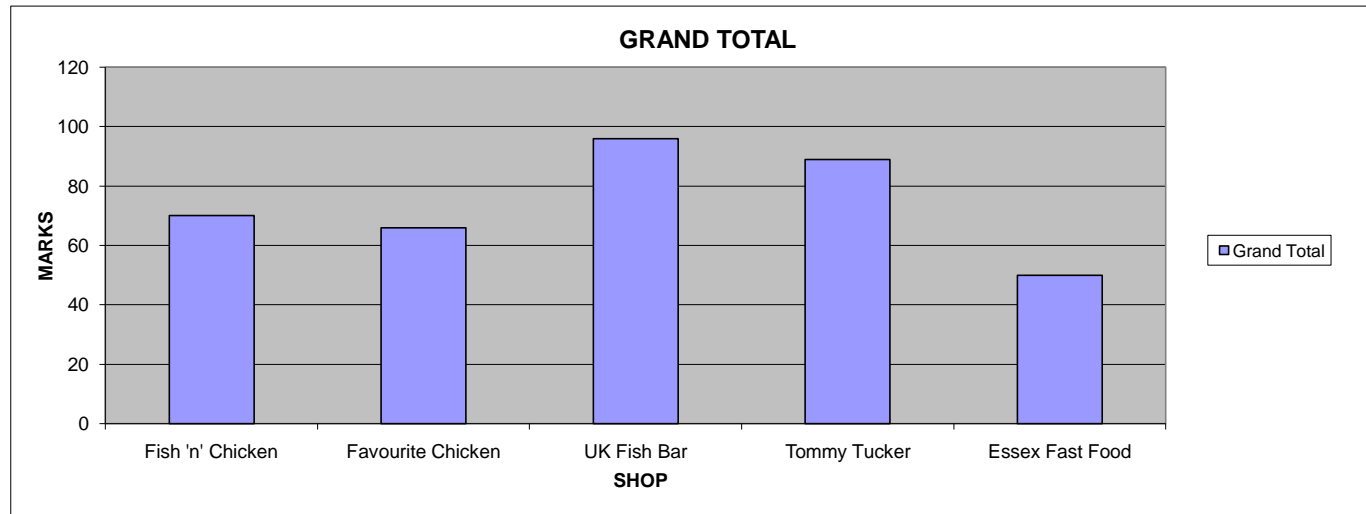

CHIP SHOP SURVEY 2010

Shop	Grand Total
Fish 'n' Chicken	70
Favourite Chicken	66
UK Fish Bar	96
Tommy Tucker	89
Essex Fast Food	50

CHIP SHOP SURVEY 2010

CHIP SHOP SURVEY 2010

CHIP SHOP SURVEY 2010

CHIP SHOP SURVEY 2010