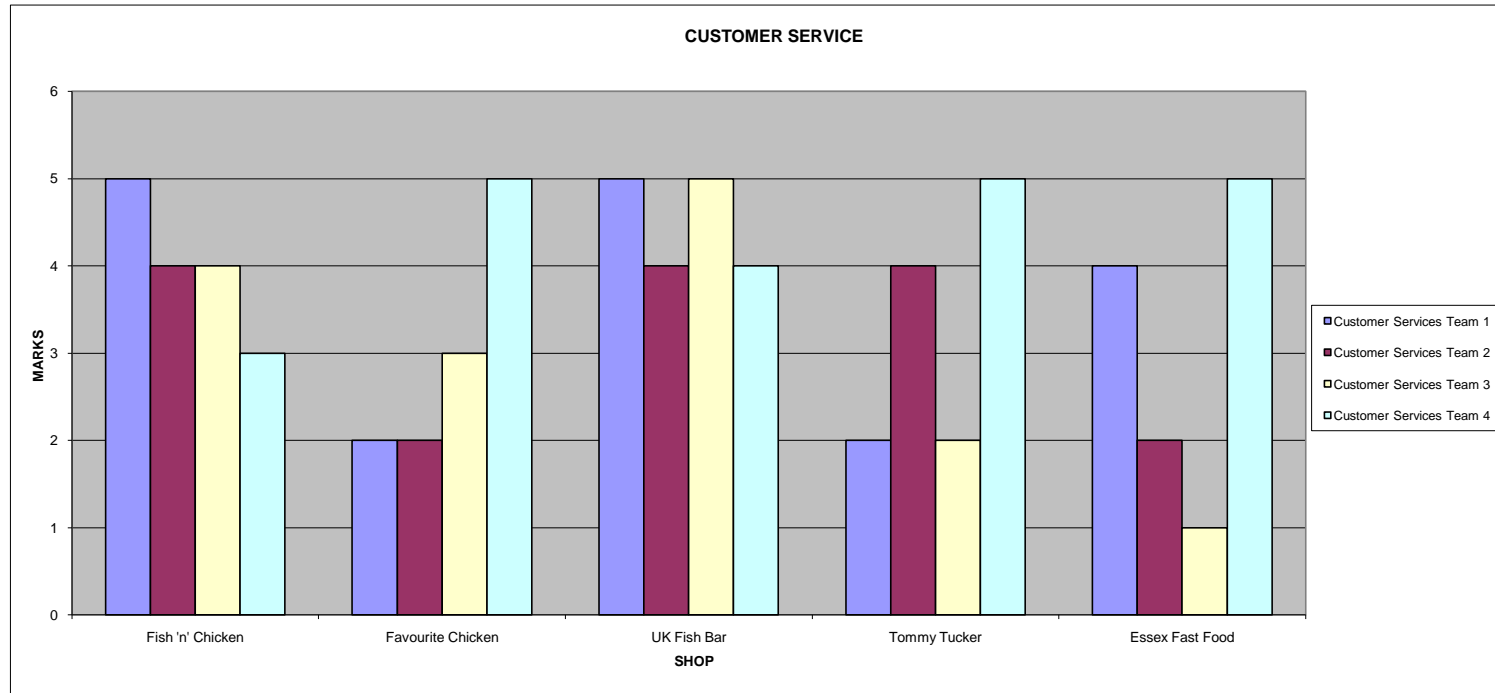

CHIP SHOP SURVEY 2010