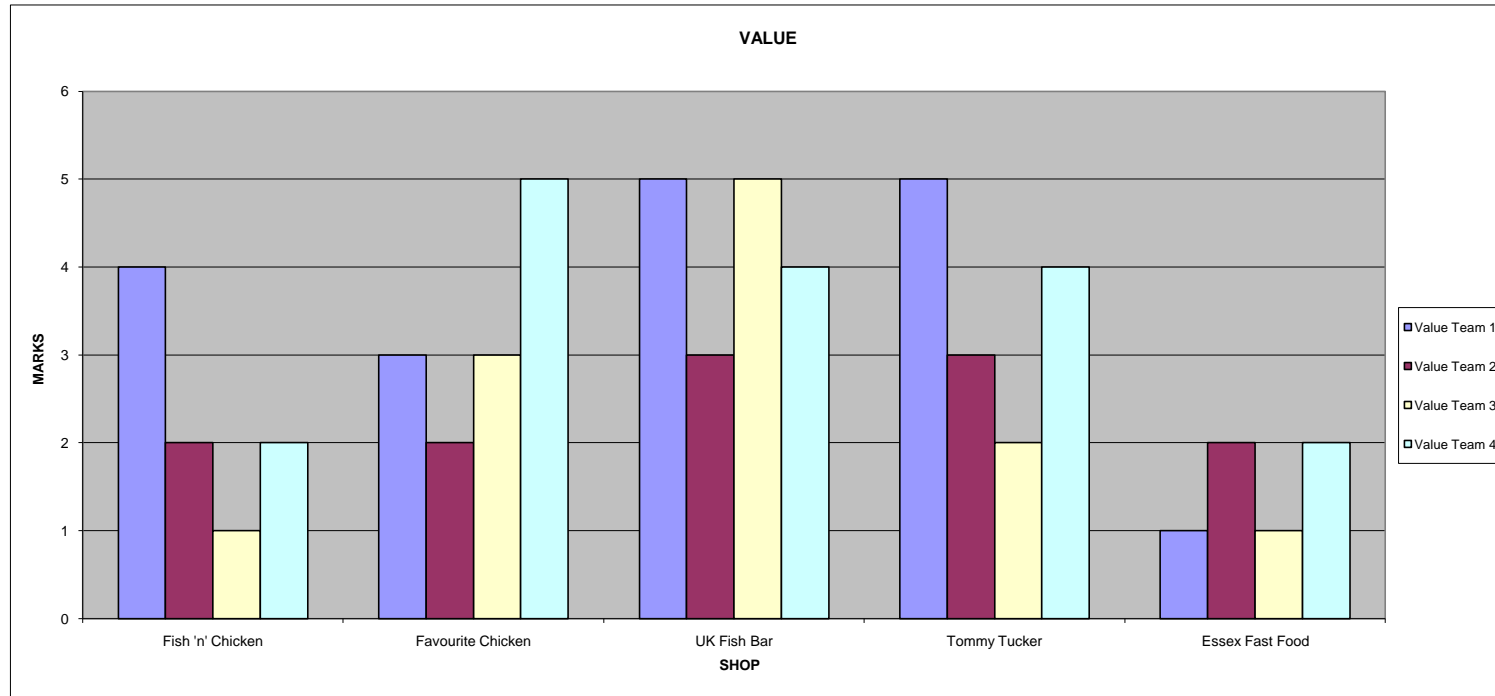

CHIP SHOP SURVEY 2010