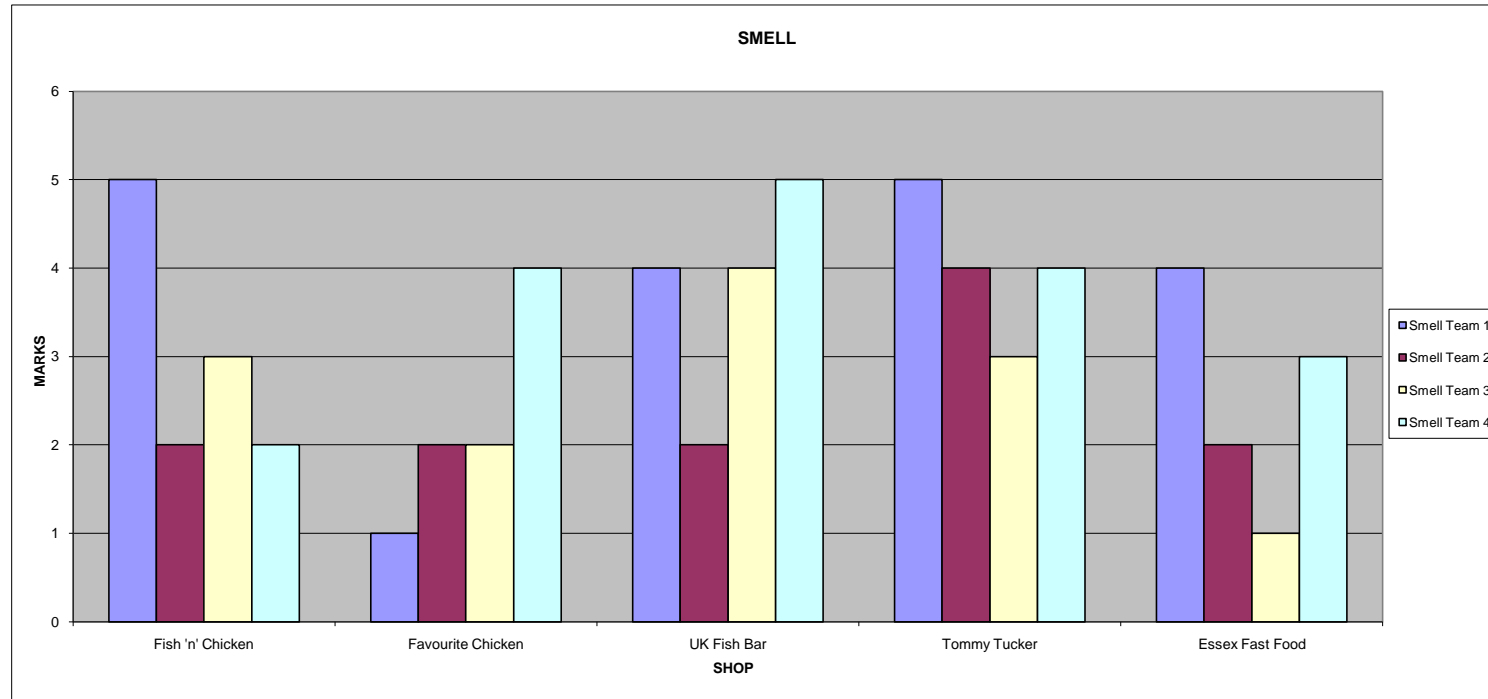

CHIP SHOP SURVEY 2010

Shop	Grand Total
Fish 'n' Chicken	70
Favourite Chicken	66
UK Fish Bar	96
Tommy Tucker	89
Essex Fast Food	50

CHIP SHOP SURVEY 2010

CHIP SHOP SURVEY 2010

CHIP SHOP SURVEY 2010

CHIP SHOP SURVEY 2010